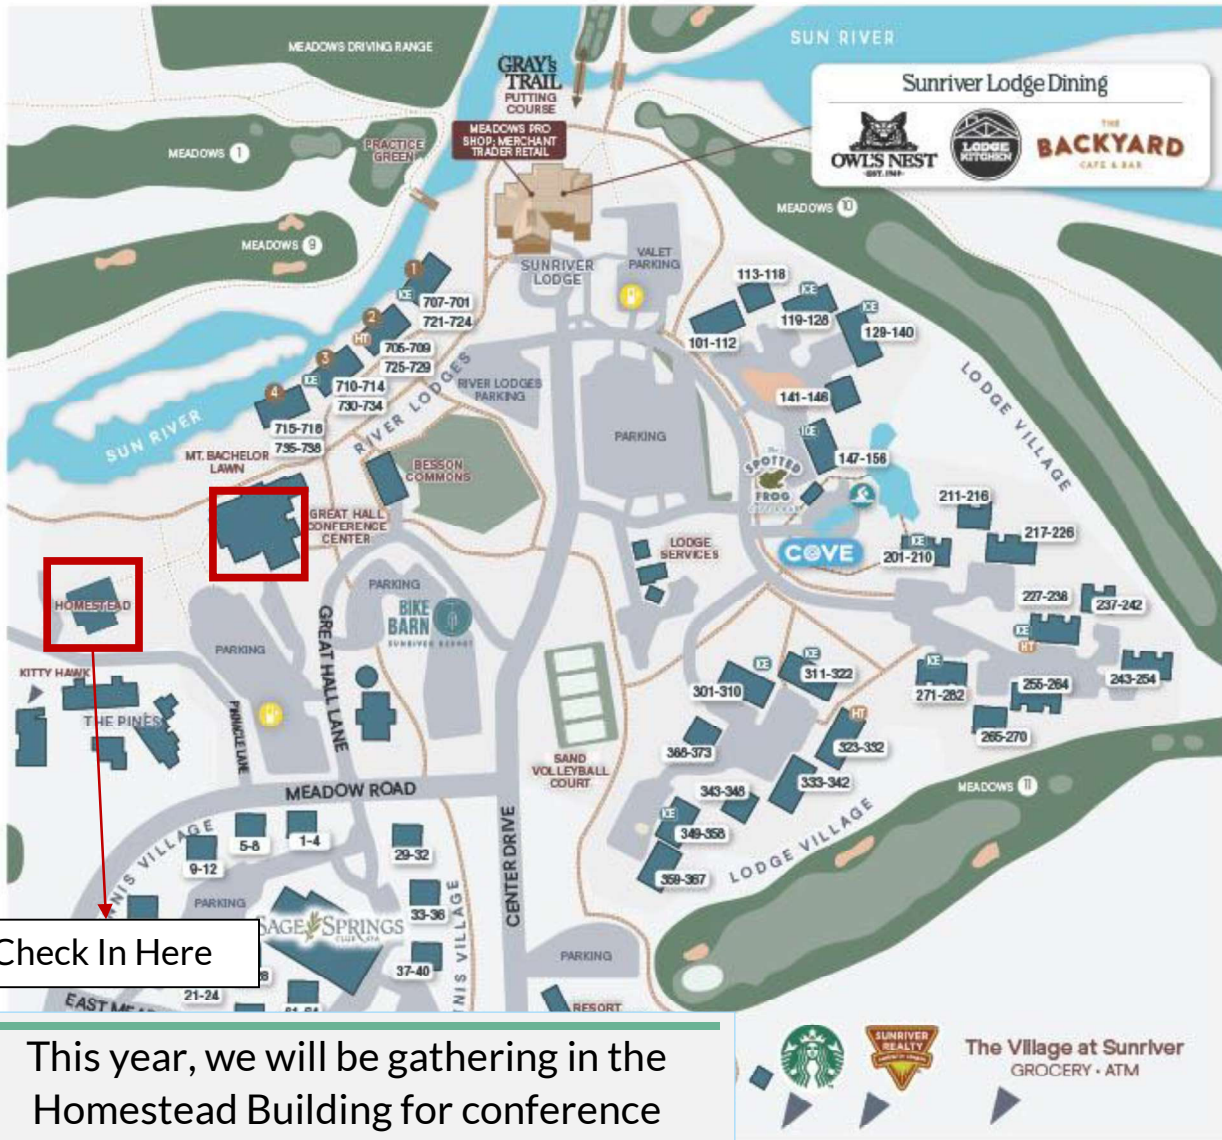

Sunriver Map

This year, we will be gathering in the Homestead Building for conference registration check-in and larger gatherings, with breakout sessions happening in the Great Hall nearby.